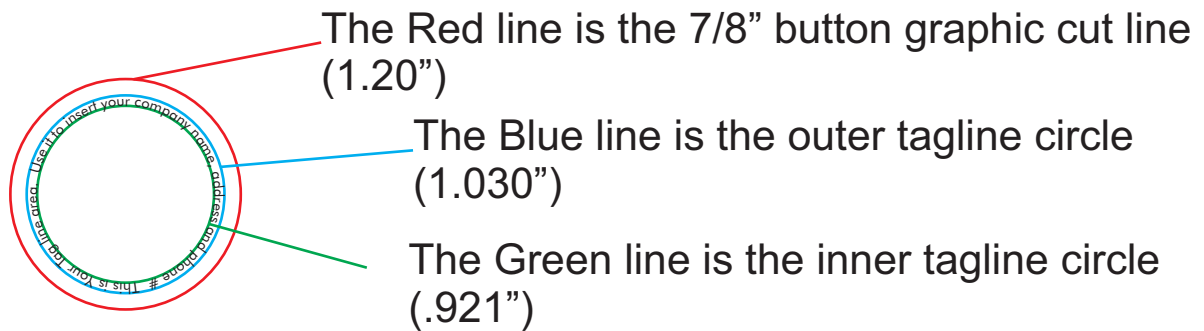

7/8" Button Tagline Layout

Tagline Area 0.055"

Depending on the text you use your font size can be from 5 pt to 7pt. Adjust it as you wish to fit into the tagline area

Note: For use with Tecre manual or electric button maker machine and 7/8" button making supplies.