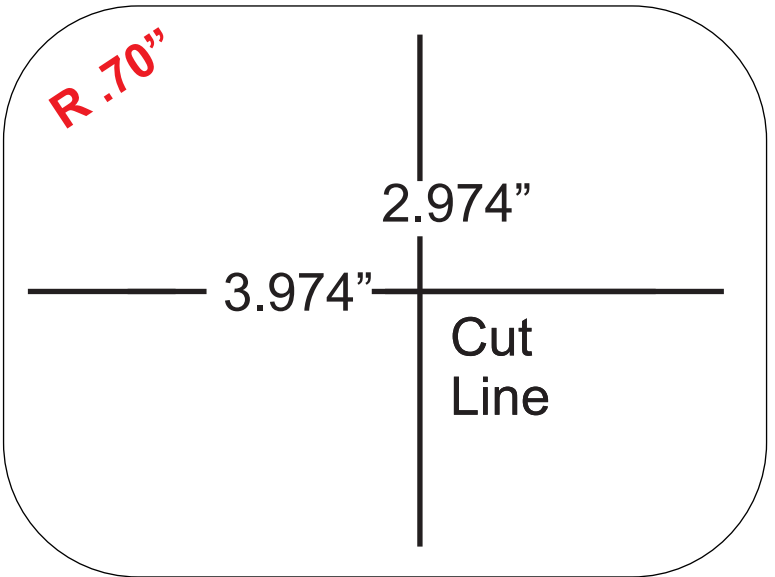

2-1/2" x 3-1/2" Rounded Corner Rectangle Button Graphic Layout

**Tecre's New
2-1/2" x 3-1/2"
Rounded Corner
Rectangle**

When Printing
Choose "Print as Image"
Instead of "Fit to Page"
for exact dimensions