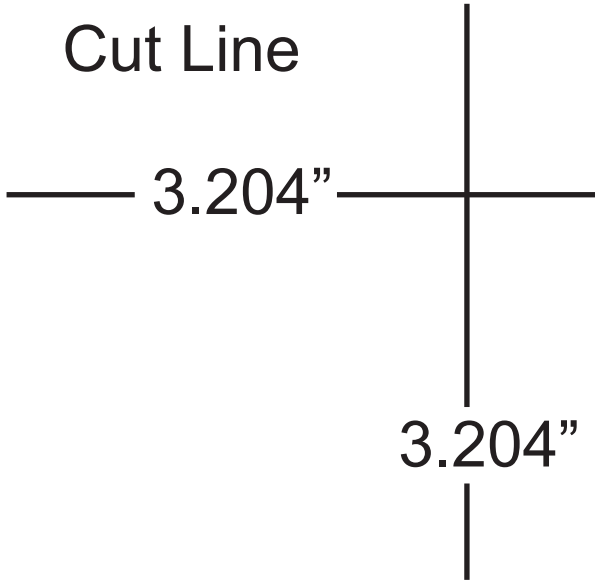

Tecre Co., Inc.
2-1/2" Square
Button Graphic
Layout

for Tecre Manual or Electric
Button Maker Machine

Cut Line

Live Graphic
Area